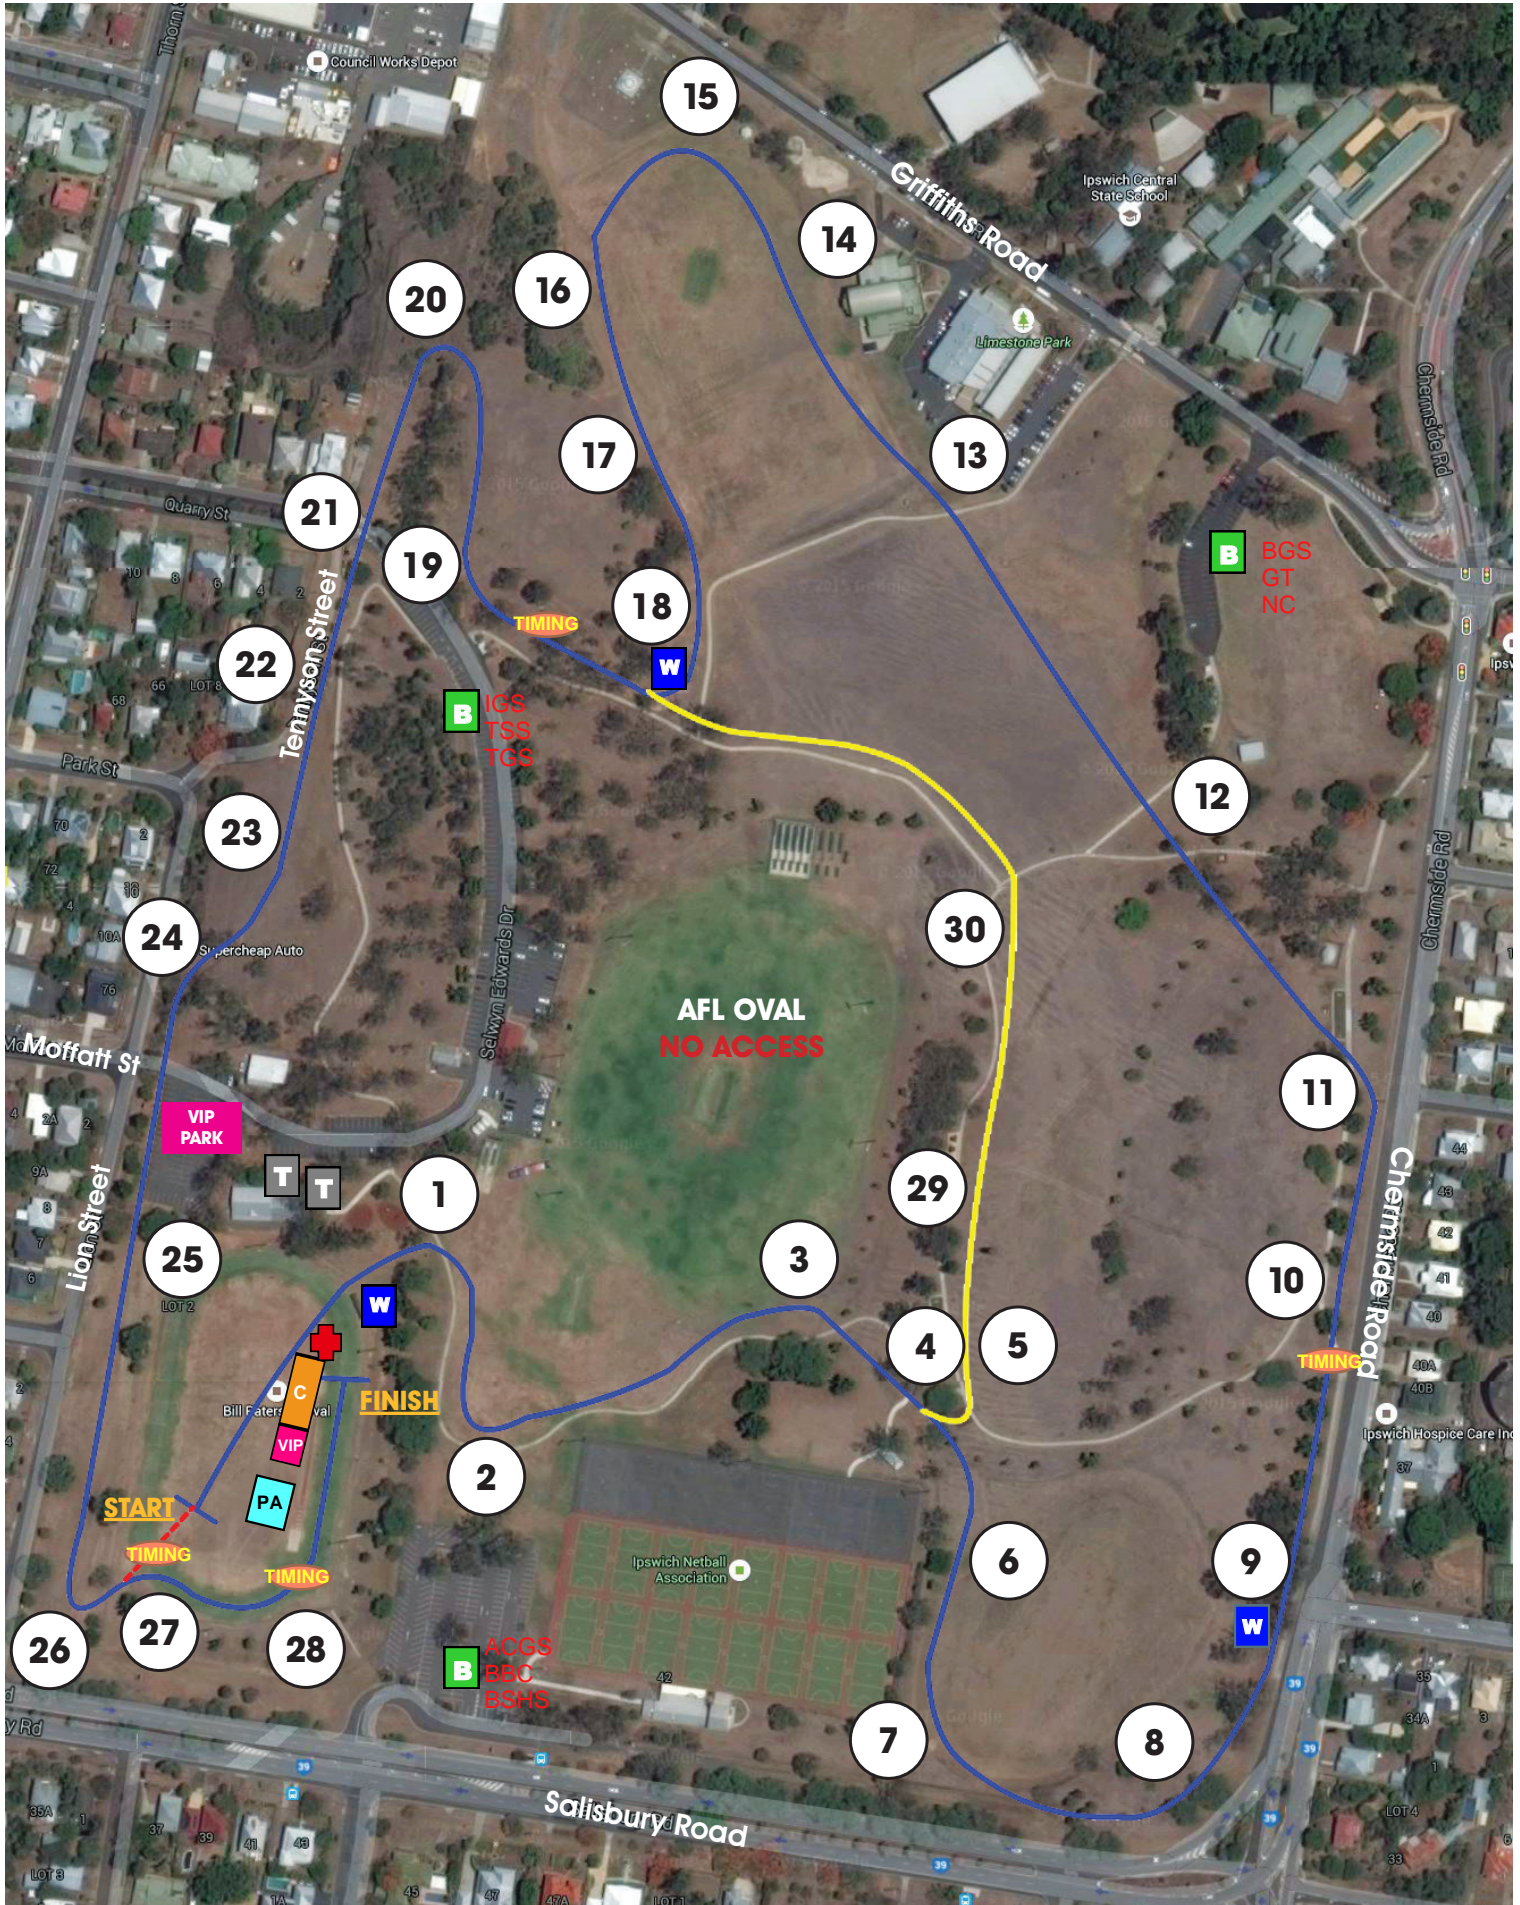

2021 GPS CROSS COUNTRY CHAMPIONSHIPS

Limestone Park, Ipswich, Thursday 20 May 2021

KEY	
1	Course Marshall Stations
+	Medical Station
W	Water Station
VIP	VIP Tent
3/6KM Course	3/6KM Course
2/4KM Course	2/4KM Course
.....	Multi lap link
—	Temporary Fence
PA	PA Van/ Tent
C	Control Tent
T	Toilets
B	Bus Set Down/ Pick up/ Parking